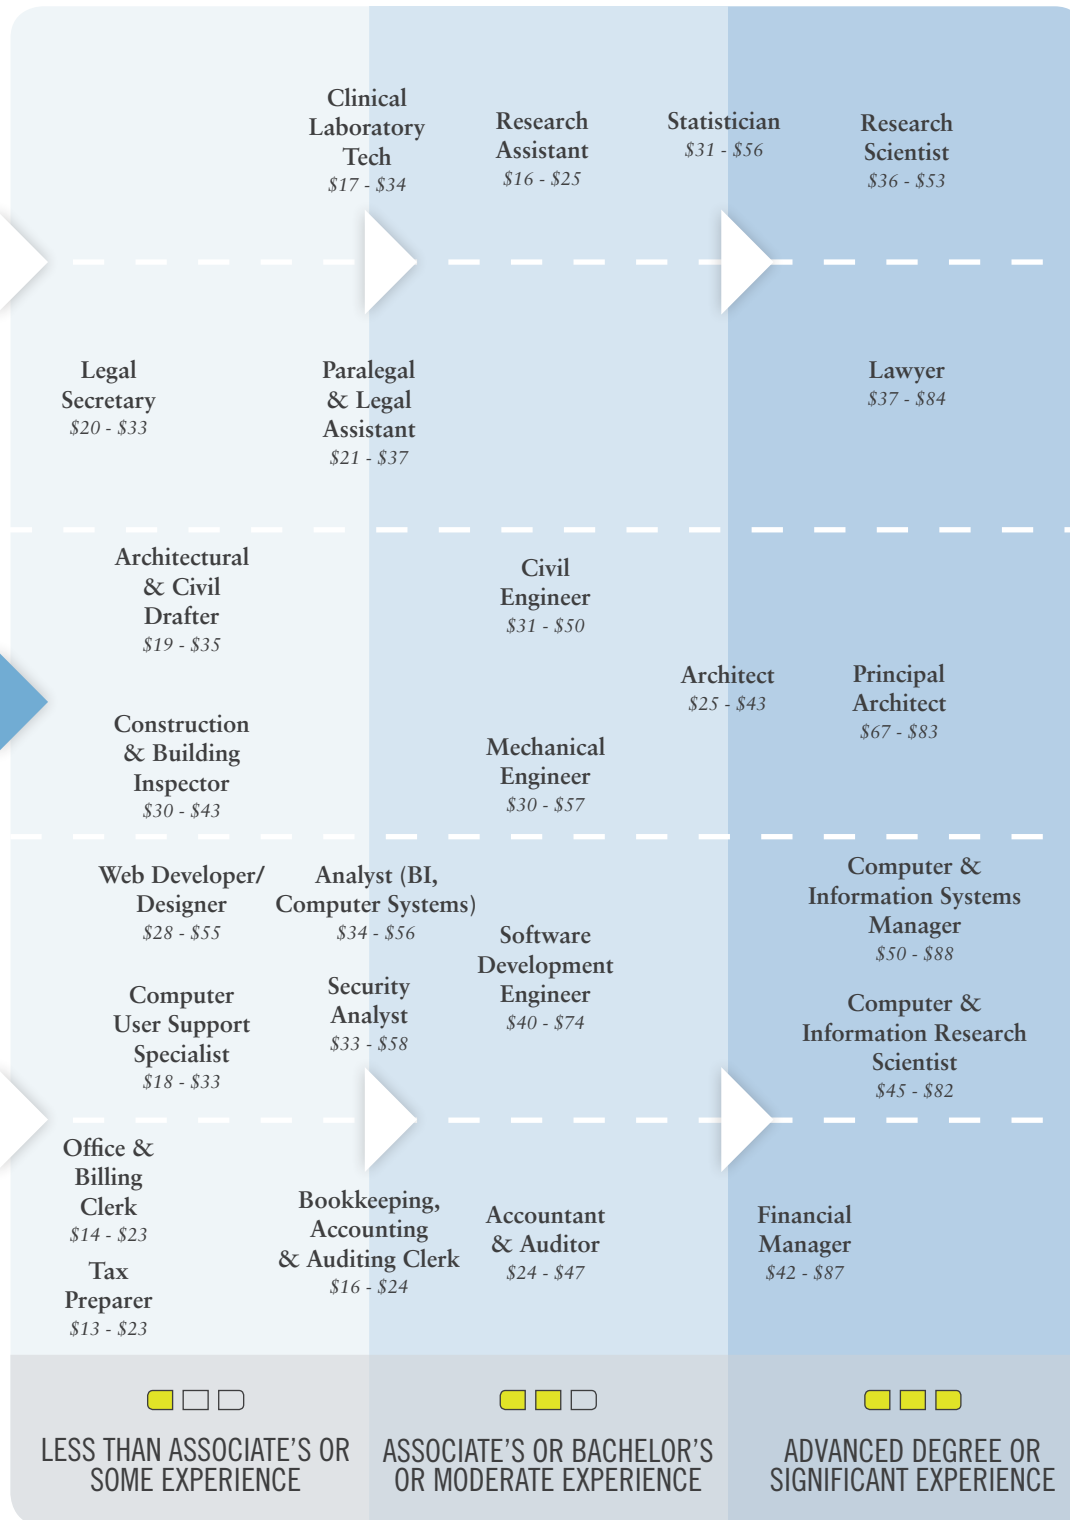

MAP your CAREER

JOB INFO & MORE AT

MapYourCareer.org/  
PST-Services

PROFESSIONAL, SCIENTIFIC & TECHNICAL SERVICES

This map includes some of the most in-demand professional, scientific, and technical services jobs in Seattle-King County, including computer system design and law, but the industry has many other opportunities—from translation services to life sciences research. These occupations rely heavily on post-secondary education and years of experience to establish expertise in a given subject matter.

**START**

- Help Desk
- Receptionist
- Office & Information Clerk
- Janitor

\$18 - \$36

ENTRY-LEVEL (MAY REQUIRE CERTIFICATION)

□ □ □

TRANSFER SKILLS BETWEEN

- Healthcare
- Construction
- Public Sector
- Information Technology
- Trade

SCIENTIFIC RESEARCH & DEVELOPMENT

LEGAL SERVICES

ARCHITECTURAL SERVICES

COMPUTER SYSTEMS DESIGN

ACCOUNTING, TAX PREP, BOOKKEEPING & PAYROLL

Range of hourly wages from entry-level to experienced (2018), Emsi